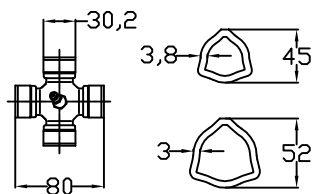

RIF. L40 05

TIPO-TYPE
TYP

B5

CLIENTE-CUSTOMER-CLIENT-KUNDE

DANI TECH A/S per GEA FARM

DATA
25/10/17

RIF.CLIENTE-CUSTOMER REF.-REF.CLIENT-BEZUG KUNDE

ORIGINE

VISTO

MODIFICHE-MODIFICATIONS-ANDERUNGEN-MODIFICACIONES

POTENZA : 47 Cv (540 g/min)
COPPIA : 620 Nm (540 g/min)

NOTE