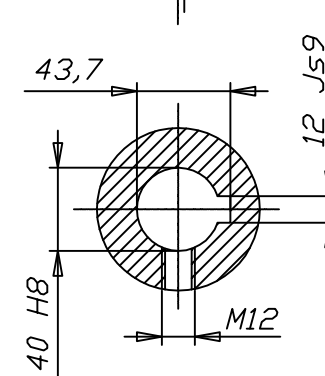

RIF. M47 05

**WARNING!**  
 SECTIONS OF THE ASSEMBLY MARKED ARE NOT SHIELDED AND MUST BE SHIELDED BY AN INTERACTIVE GUARDING SYSTEM  
 BINACCHI Srl DECLINES RESPONSIBILITY IF PROPER GUARD ARE NOT PROVIDED OR MAINTAINED.

RIF. L40 05

TIPO-TYPE  
TYP

B5

CLIENTE-CUSTOMER-CLIENT-KUNDE

DANI TECH A/S per GEA FARM

DATA  
25/10/17

RIF.CLIENTE-CUSTOMER REF.-REF.CLIENT-BEZUG KUNDE

ORIGINE

VISTO

MODIFICHE-MODIFICATIONS-ANDERUNGEN-MODIFICACIONES

POTENZA : 47 Cv (540 g/min)  
 COPPIA : 620 Nm (540 g/min)

NOTE

CODICE C.E.D.  
B5Y02600M47L 40