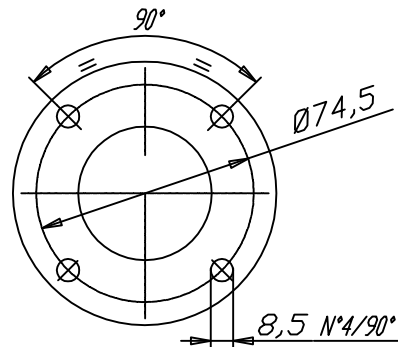

RIF. M47 05

**WARNING!**  
 SECTIONS OF THE ASSEMBLY MARKED ARE NOT SHIELDED AND MUST BE SHIELDED BY AN INTERACTIVE GUARDING SYSTEM  
 BINACCHI Srl DECLINES RESPONSIBILITY IF PROPER GUARD ARE NOT PROVIDED OR MAINTAINED.

VISTO

MODIFICHE-MODIFICATIONS-ANDERUNGEN-MODIFICACIONES

POTENZA : 47 Cv (540 g/min)  
 COPPIA : 620 Nm (540 g/min)

NOTE

CODICE C.E.D.  
B5Y02600M47L 40